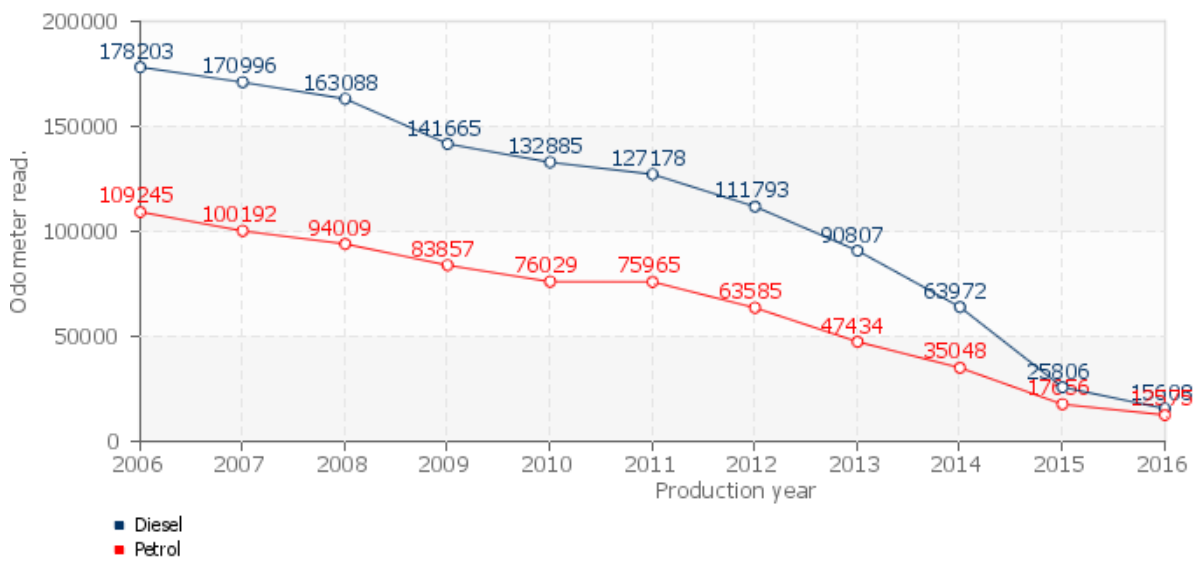

Vehicle archived photos **✓**
 number of records: 0

Equipment **i**
 number of records: 179

1. GENERAL INFORMATION

USEFUL INFORMATION

AVERAGE MILEAGE

101571

Note: This is not an actual check of the vehicle mileage. System autoDNA calculates an average mileage of the vehicle based on the data of vehicles with similar characteristics: the brand, model, fuel type, age, etc.

Average mileage of vehicles

Note: The graph presents average mileage by car, according to year of production with Diesel or Petrol engine.

VEHICLE INFORMATION NUMBER OF RECORDS: 20

VIN: **WVWZZZ1KZCW076256**